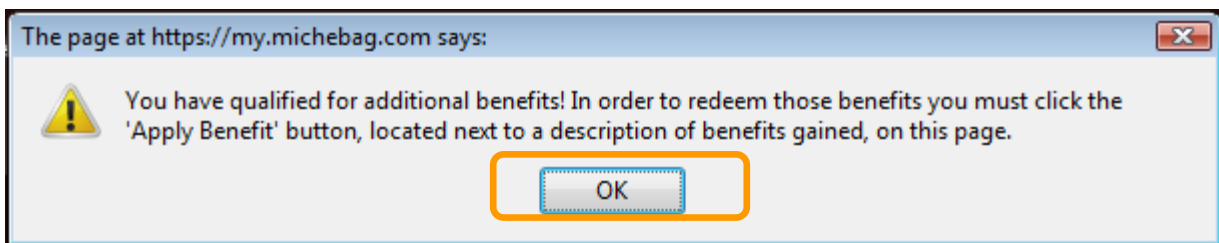

10. Once you click okay you will see the orders summary screen, note that you will already have two items in your cart. This is nothing to worry about it is only your business management fee and the starter kit. On this screen you will click on the 'apply' next to the 'premier signup kit'.