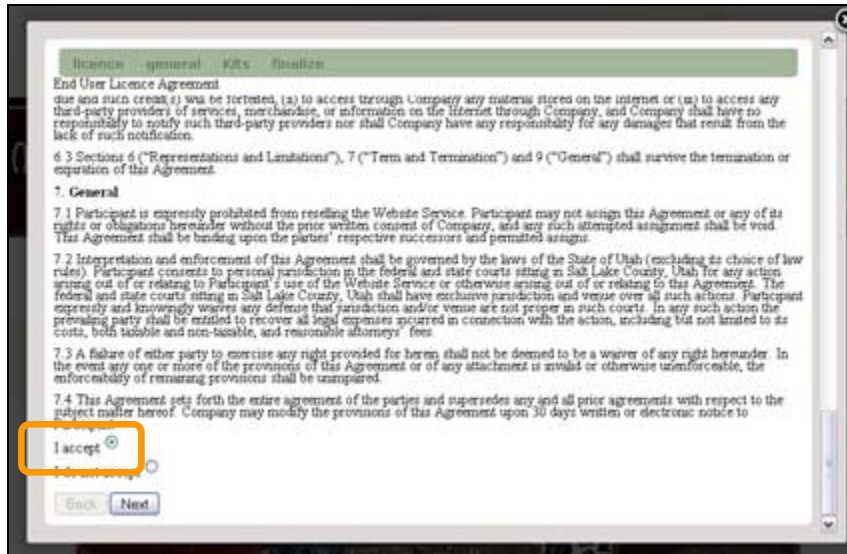

1. This will open the panel with the End User License Agreement. Scroll to the bottom of the page and select the option for I ACCEPT if you agree to the terms of the license.

2. Click NEXT at the bottom of the page.
3. Next you will see a screen that asks for your user name and password. Input your general information. Mandatory fields, marked in red, will turn green as correct information is entered in. Make sure that you write down and/or remember your password so that you can access your site once it is activated.

4. Click NEXT to continue.
5. You will now be directed to the screen that will describe what you are purchasing to become a rep. It is important that you write down the items that you are allowed to purchase in your kit. You may want to print this page and check the items that you add to your cart off as you go so that you don't forget any items. Here you will also be opted into signing up for the Business Management Service.