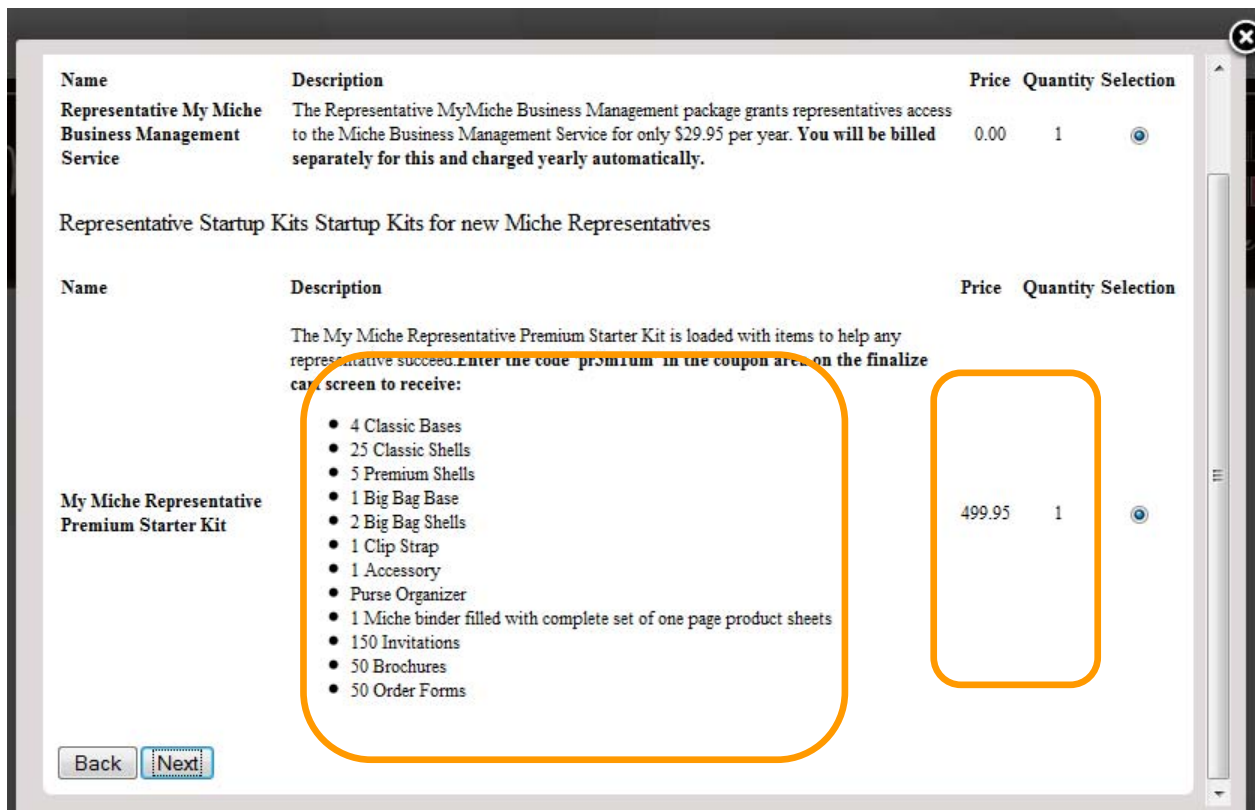

- i. The Business Management Service will be billed separately and represents an annually occurring service charge of $29.95.
  - ii. The Premium Starter Kit costs $499.95 and includes:
    1. 4 Classic Bases
    2. 25 Classic Shells
    3. 5 Premium Shells
    4. 1 Big Bag Base
    5. 2 Big Bag Shells
    6. 1 Clip Strap
    7. 1 Accessory
    8. 1 Purse Organizer
    9. 1 Miche binder filled with a complete set of one page product sheets
    10. 150 Invitations
    11. 50 Brochures
    12. 50 Order Forms
6. Click NEXT to continue.
  7. Once you click next you will be given the web address for your very own MyMiche site and your user name. Make note of this information so that when your site is active you can log on.