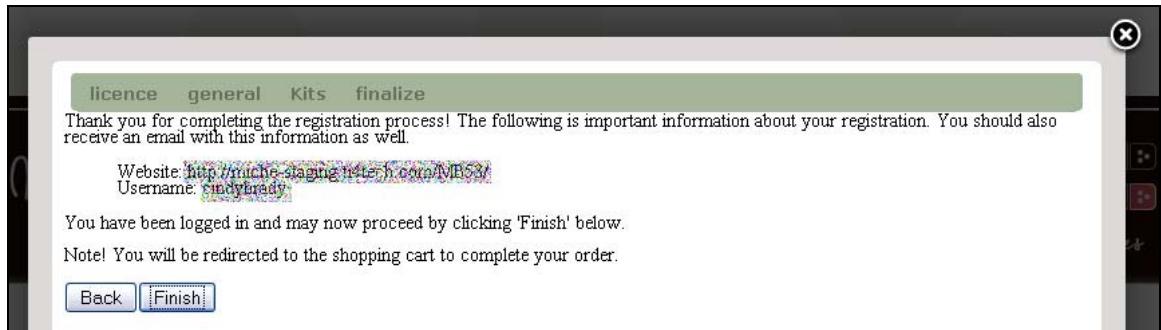

8. Click FINISH to continue.
9. The next screen that appears will be the is the order summary screen here you will receive a pop up informing you that you have qualified to the starter kit benefits.